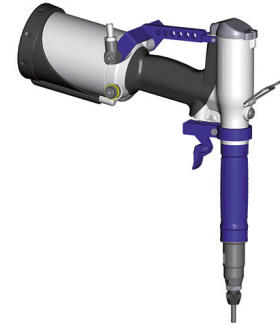

RIVKLE® Vertical tool

Tool kit for tool type P1007 / P2005 / P2007

Technical information can be found on the last page.

Article number	For tool type
23615501001	P2005
23615601001	P2007
23615701001	P1007

All technical data refer to the measure mm